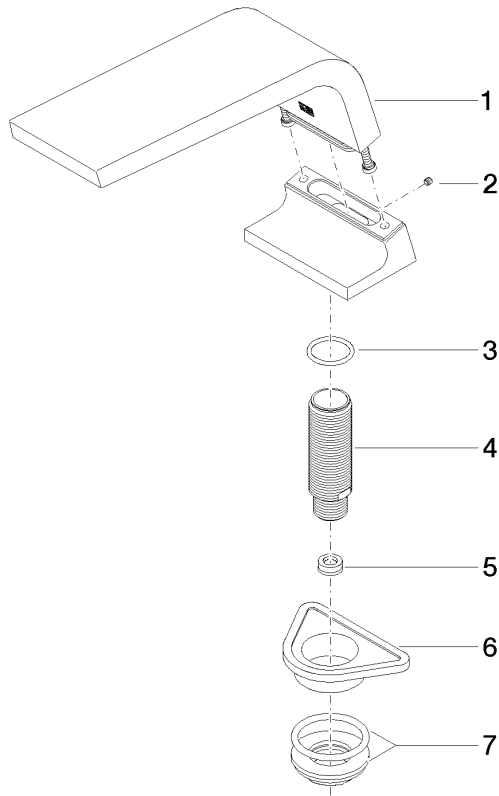

CL.1 Bath spout without diverter for deck mounting - Chrome

CL.1

13 612 705

- 200mm projection
- rectangular spray pattern with 55 individual jets
- height of mixer 125 mm
- height up to aerator 108 mm
- hole diameter 35 mm
- 1/2" connection
- max. flow 24.6 l/min at 3 bar flow pressure

mm [inches]

Flow rate chart

Certificates

WRAS_1512010. LGA_28684. IAPMO_4976 (6).

13 612 705

Parts for other finishes can be found here: [Brushed](#)
[Platinum](#)

Spare parts list

No.	Item Number	Name	Quantity used	Delivery time
1	90 11 70 007 00-00	spout	1	10
2	09 31 11 099 90	pin	1	2
3	09 14 10 009 90	seal	1	2
4	09 30 01 117 90	connection	1	2
5	09 23 01 057 90	flow reducer	1	2
6	09 18 40 090 90	sleeve	1	2
7	04 23 10 004 03 90	fixing set	1	2