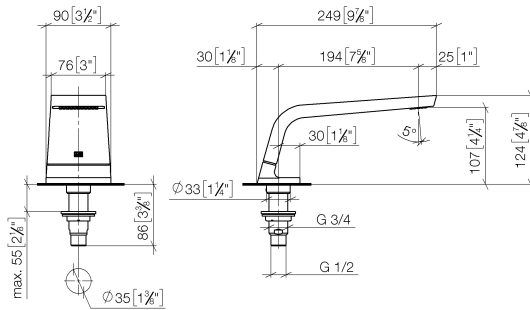

CL.1 Bath spout without diverter for deck mounting - Chrome

CL.1

13 612 705

- 200mm projection
- rectangular spray pattern with 55 individual jets
- height of mixer 125 mm
- height up to aerator 108 mm
- hole diameter 35 mm
- 1/2" connection
- max. flow 24.6 l/min at 3 bar flow pressure

mm [inches]

Flow rate chart

Certificates

WRAS_1512010. LGA_28684. IAPMO_4976 (6).

13 612 705

Parts for other finishes can be found here: [Brushed](#)
[Platinum](#)

Spare parts list

No.	Item Number	Name	Quantity used	Delivery time
1	90 11 70 007 00-00	spout	1	10
2	09 31 11 099 90	pin	1	2
3	09 14 10 009 90	seal	1	2
4	09 30 01 117 90	connection	1	2
5	09 23 01 057 90	flow reducer	1	2
6	09 18 40 090 90	sleeve	1	2
7	04 23 10 004 03 90	fixing set	1	2